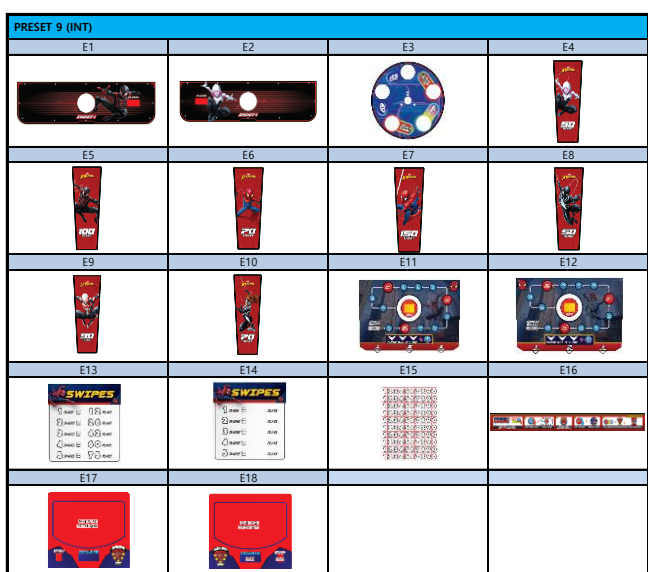

→ PRESET 9 (INT)

E1	ASPM0ACP014	BUTTON PLATE COVER SHEET-1P	1
E2	ASPM0ACP015	BUTTON PLATE COVER SHEET-2P	1
E3	ASPM0ACP042	BONUS WHEEL SHEET_TABLE 3	2
E4	ASPM0ACP045	SUPER BONUS SCORE SHEET_50_TABLE 3	1
E5	ASPM0ACP046	SUPER BONUS SCORE SHEET_100_TABLE 3	1
E6	ASPM0ACP047	SUPER BONUS SCORE SHEET_70_TABLE 3	1
E7	ASPM0ACP048	SUPER BONUS SCORE SHEET_150_TABLE 3	1
E8	ASPM0ACP049	SUPER BONUS SCORE SHEET_50A_TABLE 3	1
E9	ASPM0ACP050	SUPER BONUS SCORE SHEET_90_TABLE 3	1
E10	ASPM0ACP051	SUPER BONUS SCORE SHEET_70A_TABLE 3	1
E11	ASPM0ACP052	GAME BOARD FRONT COVER SHEET_1P_TABLE 2_4	1
E12	ASPM0ACP053	GAME BOARD FRONT COVER SHEET_2P_TABLE 2_4	1
E13	MSPM0SHE031	SWIPES SHEET	2
E14	MSPM0SHE032	SWIPES BLANK	2
E15	MSPM0SHE034	SWIPES NUMBERS SHEET	1
E16	MSPM0SHE033	HOW TO PLAY	2
E17	ASPM0ACP010	BONUS WHEEL FRONT SHEET L-1P	1
E18	ASPM0ACP011	BONUS WHEEL FRONT SHEET R-2P	1