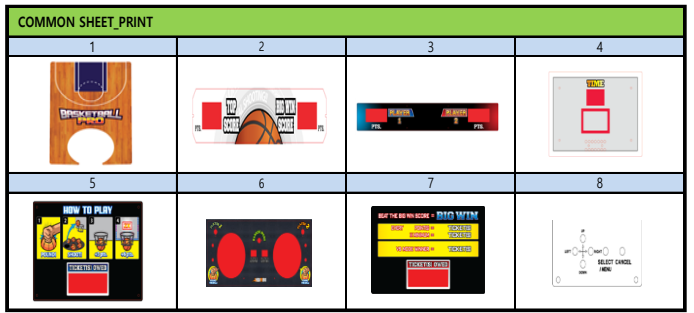

► COMMON SHEET_PRINT

NO	PART NO	ITEM	QTY
1	ABSP0ACP010	BASKETBALL COURT	2
2	ABSP0ACP002	HIGH SCORE PRINT	1
3	ABSP0ACP003	SCORE BOARD PRINT	1
4	ABSP0ACP004	BASKET MOVING BACKBOARD PRINT	2
5	ABSP0ACP005	HOW TO PLAY PRINT-L	1
6	ABSP0ACP007	TABLE MAIN PRINT	1
7	ABSP0ACP008	TICKETS VALUE PRINT	1
8	ABSP0ACP009	CONTROL PANEL COVER ACRYL PRINT	1

► COMMON SHEET

A1	MBSP0SHE001	SIDE SHEET-L1	1
A2	MBSP0SHE002	SIDE SHEET-L2	1
A3	MBSP0SHE003	SIDE SHEET-R1	1
A4	MBSP0SHE004	SIDE SHEET-R2	1
A5	MBSP0SHE008	WALL SHEET	2
A6	MBSP0SHE010	BUTTON SHEET	1
		→ CARD Ver	
B1	MBSP0SHE005	1P FRONT TICKET DOOR SHEET	1
B2	MBSP0SHE006	2P FRONT TICKET DOOR SHEET	1
B3	MBSP0SHE007	FRONT DOOR SHEET	1
B4	ABSP0ACP001	BILLBOARD MAIN PRINT	1
		→ CARD Ver	
C1	MBSP0SHE012	1P FRONT TICKET DOOR SHEET D&B	1
C2	MBSP0SHE013	2P FRONT TICKET DOOR SHEET D&B	1
C3	MBSP0SHE014	FRONTDOOR SHEET D&B	1
C4	ABSP0ACP011	BILLBOARD MAIN PRINT	1